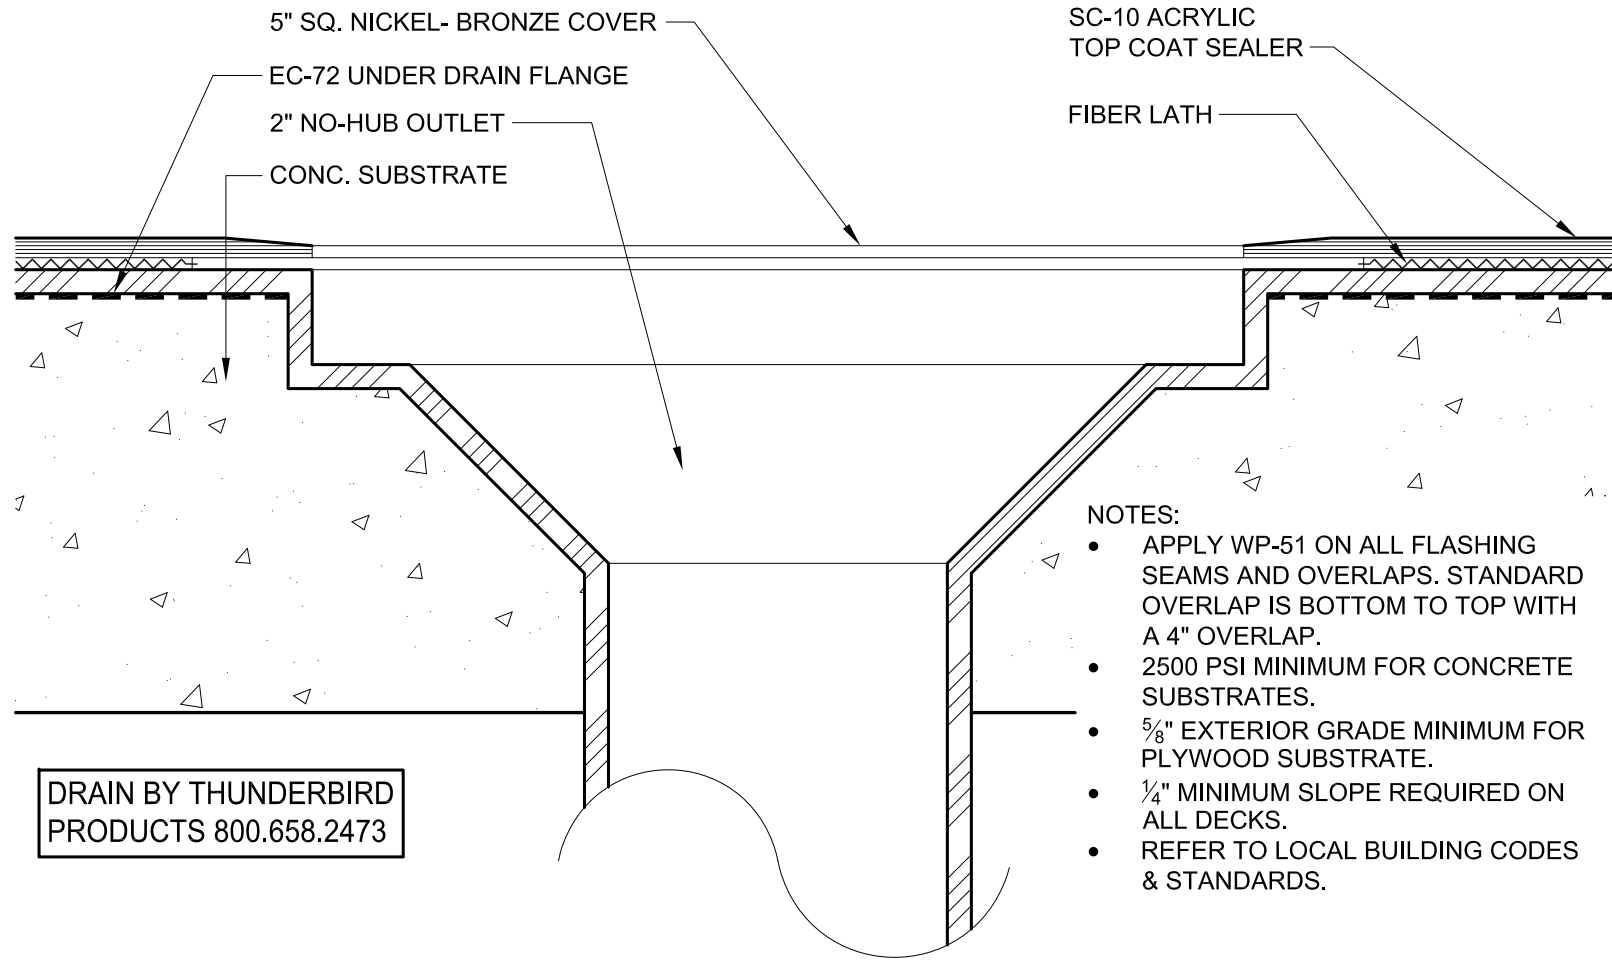

WESTCOAT MACOAT DRAIN FLASHING DETAIL (OVER CONCRETE)

NOT TO SCALE

westcoat

800-250-4519
770 GATEWAY CENTER DRIVE

www.westcoat.com
SAN DIEGO, CA. 92102