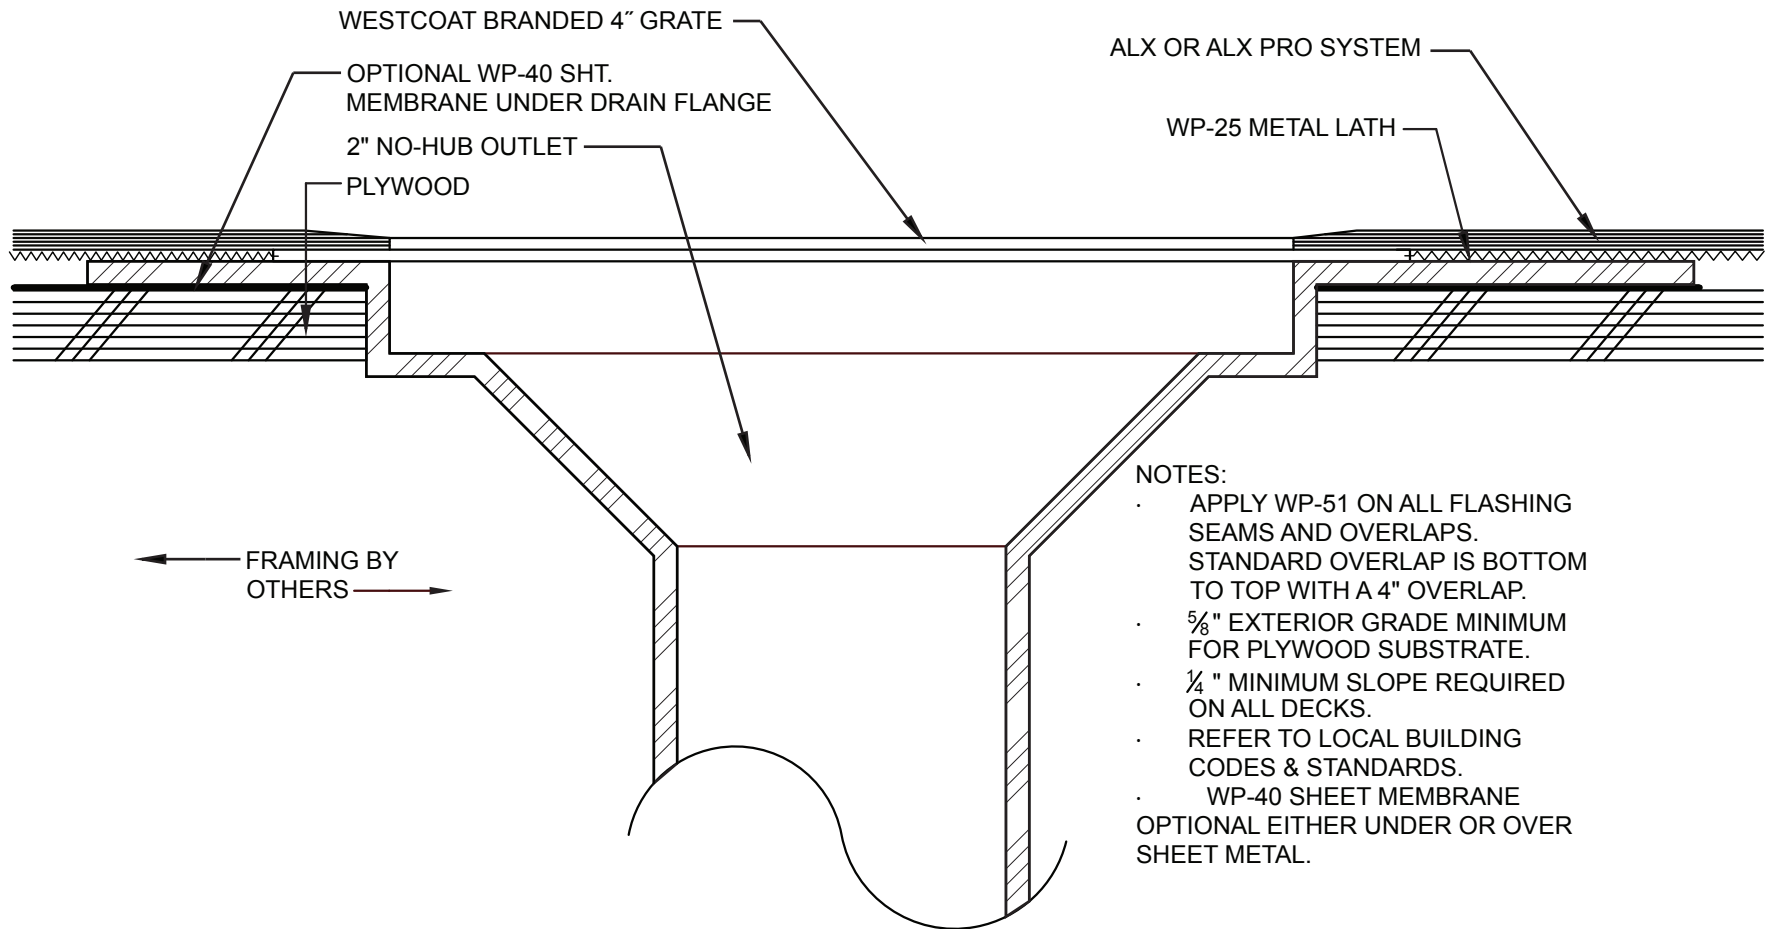

## WESTCOAT WP-35 ALX DECK DRAIN FLASHING DETAIL (OVER PLYWOOD)

NOT TO SCALE