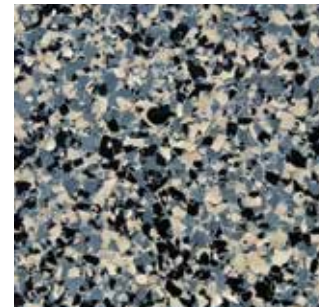

**APPLIED AT FULL BROADCAST**

Taupe Tweed | 111

Sandstone | 109

Shadow | 107

Forest | 103

Atascadero | 100

Dove Gray | 102

Granite | 104

- Liquid Granite is a full broadcast of Color Chips and will resemble the front of this chart.
- Liquid Terrazzo is a light broadcast of Color Chips and is not shown.
- Base Colors are taken from the Top Coat Color Chart.
- Please contact your distributor or a Westcoat representative for detailed Liquid Granite and Liquid Terrazzo application instructions.
- Color will vary. This chart is for reference only. Please request an actual color sample or apply sample on site before beginning any project.