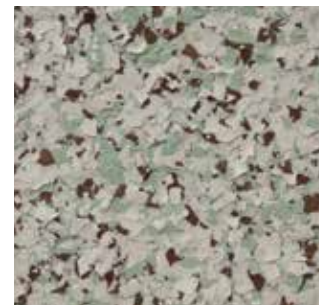

**APPLIED AT FULL BROADCAST**

Taupe Tweed | 111

Sandstone | 109

Shadow | 107

Forest | 103

Atascadero | 100

Dove Gray | 102

Granite | 104

Storm Cloud | 110

Autumn | 101

Niagara | 106

Mocha Tweed | 105

Desert Storm | 112

Rose | 116

Cappuccino | 114

Pecan | 115

Pistachio | 113

**CAUTION:**

Color will vary between products and sheens. This chart is for reference only.  
Please request an actual color sample or apply sample on site before beginning any project.

COLOR CHIP BLENDS	Liquid Granite Suggested Base Colors	Liquid Terrazzo Suggested Base Colors
Taupe Tweed   111	Travatan or Deep Tan	Travatan, Omaha Tan, or Deep Tan
Sandstone   109	Travatan or Arizona Tan	Travatan or Deep Tan
Shadow   107	Cape Cod Gray or Pewter Gray	Pewter Gray, Cape Cod Gray, or Black
Forest   103	Cape Cod Gray or Lawn Green	Travatan, Cape Cod Gray, or Black
Atascadero   100	Travatan or Deep Tan	Travatan, Omaha Tan, or Deep Tan
Dove Gray   102	Cape Cod Gray or Pewter Gray	Pewter Gray or Cape Cod Gray
Granite   104	Cape Cod Gray or Pewter Gray	Pewter Gray, Cape Cod Gray, or Black
Storm Cloud   110	Concrete Gray or Cape Cod Gray	Pewter Gray, Cape Cod Gray, or Black
Autumn   101	Deep Tan or Travatan	Travatan, Deep Tan, or Tile Red
Niagara   106	Cape Cod Gray or Slate Blue	Pewter Gray, Cape Cod Gray, or Slate Blue
Mocha Tweed   105	Deep Tan or Travatan	Travatan, Deep Tan, or Tile Red
Desert Storm   112	Travatan or Arizona Tan	Travatan, Arizona Tan, Deep Tan, or Black
Rose   116	Mission Red or Tile Red	Travatan, Mission Red, or Tile Red
Cappuccino   114	Deep Tan or Arizona Tan	Travatan, Omaha Tan, or Deep Tan
Pecan   115	Travatan or Arizona Tan	Travatan or Arizona Tan
Pistachio   113	Concrete Gray or Cape Cod Gray	Arizona Tan, Cape Cod Gray, or Black