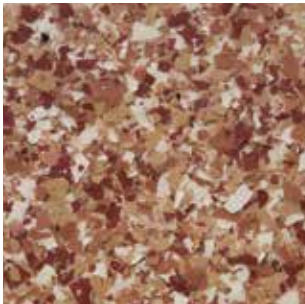

Autumn | 101