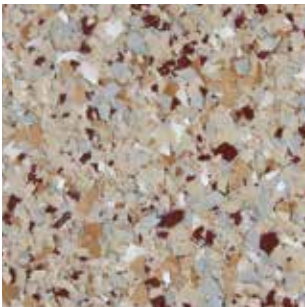

**APPLIED AT FULL BROADCAST**

Taupe Tweed | 111

Sandstone | 109

Shadow | 107

Forest | 103

Atascadero | 100

Dove Gray | 102

Granite | 104

Pistachio | 113

**CAUTION:**

Color will vary between products and sheens. This chart is for reference only.  
Please request an actual color sample or apply sample on site before beginning any project.

COLOR CHIP BLENDS	Liquid Granite Suggested Base Colors	Liquid Terrazzo Suggested Base Colors
Taupe Tweed   111	Travatan or Deep Tan	Travatan, Omaha Tan, or Deep Tan
Sandstone   109	Travatan or Arizona Tan	Travatan or Deep Tan
Shadow   107	Cape Cod Gray or Pewter Gray	Pewter Gray, Cape Cod Gray, or Black
Forest   103	Cape Cod Gray or Lawn Green	Travatan, Cape Cod Gray, or Black
Atascadero   100	Travatan or Deep Tan	Travatan, Omaha Tan, or Deep Tan
Dove Gray   102	Cape Cod Gray or Pewter Gray	Pewter Gray or Cape Cod Gray
Granite   104	Cape Cod Gray or Pewter Gray	Pewter Gray, Cape Cod Gray, or Black
Storm Cloud   110	Concrete Gray or Cape Cod Gray	Pewter Gray, Cape Cod Gray, or Black
Autumn   101	Deep Tan or Travatan	Travatan, Deep Tan, or Tile Red
Niagara   106	Cape Cod Gray or Slate Blue	Pewter Gray, Cape Cod Gray, or Slate Blue
Mocha Tweed   105	Deep Tan or Travatan	Travatan, Deep Tan, or Tile Red
Desert Storm   112	Travatan or Arizona Tan	Travatan, Arizona Tan, Deep Tan, or Black
Rose   116	Mission Red or Tile Red	Travatan, Mission Red, or Tile Red
Cappuccino   114	Deep Tan or Arizona Tan	Travatan, Omaha Tan, or Deep Tan
Pecan   115	Travatan or Arizona Tan	Travatan or Arizona Tan
Pistachio   113	Concrete Gray or Cape Cod Gray	Arizona Tan, Cape Cod Gray, or Black