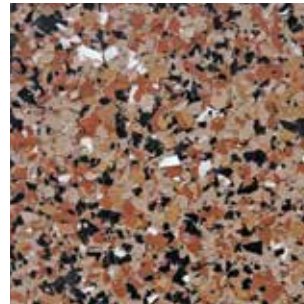

Mocha Tweed | 105