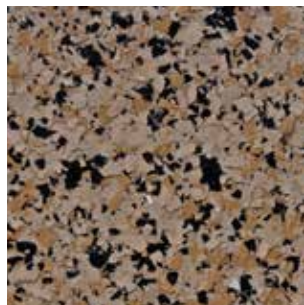

**APPLIED AT FULL BROADCAST**

Taupe Tweed | 111

Sandstone | 109

Shadow | 107

Forest | 103

Atascadero | 100

Dove Gray | 102

Granite | 104

Storm Cloud | 110

Autumn | 101

Niagara | 106

Mocha Tweed | 105

Desert Storm | 112

Rose | 116

Cappuccino | 114

Pecan | 115

Pistachio | 113

**CAUTION:**

Color will vary between products and sheens. This chart is for reference only.  
Please request an actual color sample or apply sample on site before beginning any project.

COLOR CHIP BLENDS	Liquid Granite Suggested Base Colors	Liquid Terrazzo Suggested Base Colors
Taupe Tweed   111	Travatan or Deep Tan	Travatan, Omaha Tan, or Deep Tan
Sandstone   109	Travatan or Arizona Tan	Travatan or Deep Tan
Shadow   107	Cape Cod Gray or Pewter Gray	Pewter Gray, Cape Cod Gray, or Black
Forest   103	Cape Cod Gray or Lawn Green	Travatan, Cape Cod Gray, or Black
Atascadero   100	Travatan or Deep Tan	Travatan, Omaha Tan, or Deep Tan
Dove Gray   102	Cape Cod Gray or Pewter Gray	Pewter Gray or Cape Cod Gray
Granite   104	Cape Cod Gray or Pewter Gray	Pewter Gray, Cape Cod Gray, or Black
Storm Cloud   110	Concrete Gray or Cape Cod Gray	Pewter Gray, Cape Cod Gray, or Black
Autumn   101	Deep Tan or Travatan	Travatan, Deep Tan, or Tile Red
Niagara   106	Cape Cod Gray or Slate Blue	Pewter Gray, Cape Cod Gray, or Slate Blue
Mocha Tweed   105	Deep Tan or Travatan	Travatan, Deep Tan, or Tile Red
Desert Storm   112	Travatan or Arizona Tan	Travatan, Arizona Tan, Deep Tan, or Black
Rose   116	Mission Red or Tile Red	Travatan, Mission Red, or Tile Red
Cappuccino   114	Deep Tan or Arizona Tan	Travatan, Omaha Tan, or Deep Tan
Pecan   115	Travatan or Arizona Tan	Travatan or Arizona Tan
Pistachio   113	Concrete Gray or Cape Cod Gray	Arizona Tan, Cape Cod Gray, or Black