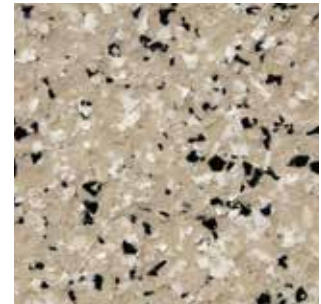

**APPLIED AT FULL BROADCAST**

Taupe Tweed | 111

Sandstone | 109

Shadow | 107

Forest | 103

Atascadero | 100

Dove Gray | 102

Granite | 104

Storm Cloud | 110

Autumn | 101

Niagara | 106

Mocha Tweed | 105

Desert Storm | 112

Rose | 116

Cappuccino | 114

Pecan | 115

Pistachio | 113

**CAUTION:**

Color will vary between products and sheens. This chart is for reference only.  
Please request an actual color sample or apply sample on site before beginning any project.

COLOR CHIP BLENDS	Liquid Granite Suggested Base Colors	Liquid Terrazzo Suggested Base Colors
Taupe Tweed   111	Travatan or Deep Tan	Travatan, Omaha Tan, or Deep Tan
Sandstone   109	Travatan or Arizona Tan	Travatan or Deep Tan
Shadow   107	Cape Cod Gray or Pewter Gray	Pewter Gray, Cape Cod Gray, or Black
Forest   103	Cape Cod Gray or Lawn Green	Travatan, Cape Cod Gray, or Black
Atascadero   100	Travatan or Deep Tan	Travatan, Omaha Tan, or Deep Tan
Dove Gray   102	Cape Cod Gray or Pewter Gray	Pewter Gray or Cape Cod Gray
Granite   104	Cape Cod Gray or Pewter Gray	Pewter Gray, Cape Cod Gray, or Black
Storm Cloud   110	Concrete Gray or Cape Cod Gray	Pewter Gray, Cape Cod Gray, or Black
Autumn   101	Deep Tan or Travatan	Travatan, Deep Tan, or Tile Red
Niagara   106	Cape Cod Gray or Slate Blue	Pewter Gray, Cape Cod Gray, or Slate Blue
Mocha Tweed   105	Deep Tan or Travatan	Travatan, Deep Tan, or Tile Red
Desert Storm   112	Travatan or Arizona Tan	Travatan, Arizona Tan, Deep Tan, or Black
Rose   116	Mission Red or Tile Red	Travatan, Mission Red, or Tile Red
Cappuccino   114	Deep Tan or Arizona Tan	Travatan, Omaha Tan, or Deep Tan
Pecan   115	Travatan or Arizona Tan	Travatan or Arizona Tan
Pistachio   113	Concrete Gray or Cape Cod Gray	Arizona Tan, Cape Cod Gray, or Black