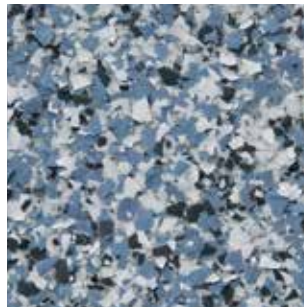

**APPLIED AT FULL BROADCAST**

Taupe Tweed | 111

Sandstone | 109

Shadow | 107

Forest | 103

Atascadero | 100

Dove Gray | 102

Granite | 104

- Liquid Granite is a full broadcast of Color Chips and will resemble the front of this chart.
- Liquid Terrazzo is a light broadcast of Color Chips and is not shown.
- Base Colors are taken from the Top Coat Color Chart.
- Please contact your distributor or a Westcoat representative for detailed Liquid Granite and Liquid Terrazzo application instructions.
- Color will vary. This chart is for reference only. Please request an actual color sample or apply sample on site before beginning any project.